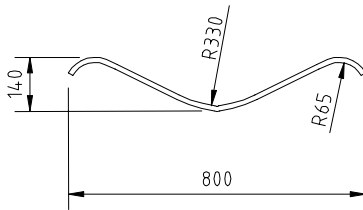

SPCIFICATIONS - BENCH SEATING

TOTAL THICKNESS:-	12.8mm
NUMBER OF LAMINATIONS:-	8
ADHESIVE:-	URBA FORMALDEHYDE GRASP CR560.
CURING METHOD:-	RADIO FREQUENCY.
MAXIMUM LENGTH:-	2400mm
GRADE:-	POLISH