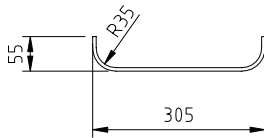

SPECIFICATIONS - DOCUMENT TRAY

VARIABLE THICKNESS :-	6.4mm
NUMBER OF LAMINATIONS :-	2 x 1.6 S/T 2 x 1.6 C-EXT
ADHESIVE :-	UREA FORMALDEHYDE GRASP CR560.
CURING METHOD:-	RADIO FREQUENCY.
GRADE :-	POLISH