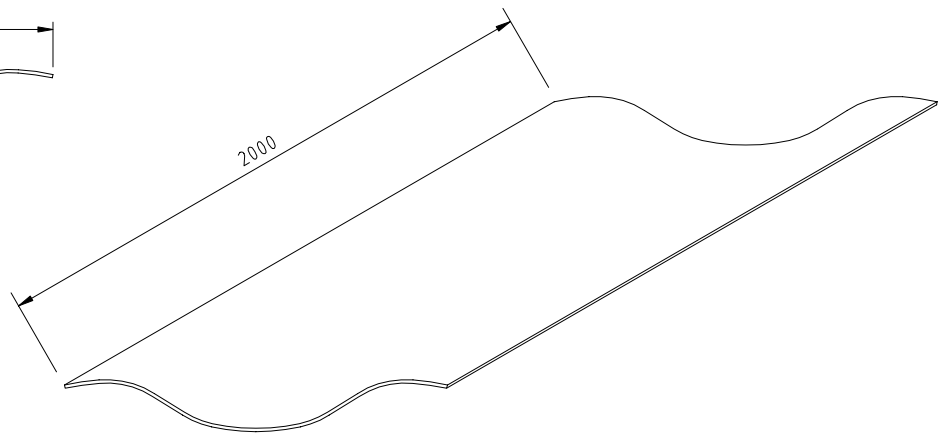

ABN 30 364 773 907

Curved Plywood Specialists

13 -15 Leah Grove,
Carrum Downs VIC, 3201.
Australia.

Tel: 61 3 9775 1663

Fax: 61 3 9775 1994

enq@slorachdesigns.com.au

www.slorachdesigns.com.au

No. 23

SPECIFICATIONS - BEDHEAD PANEL

VARIABLE THICKNESS:-	9mm
NUMBER OF LAMINATIONS:-	3 x 3mm
ADHESIVE:-	UREA FORMALDEHYDE GRASP CR560.
CURING METHOD:-	RADIO FREQUENCY.
MAXIMUM LENGTH:-	600mm
WIDTHS:-	-
GRADE:-	POLISH