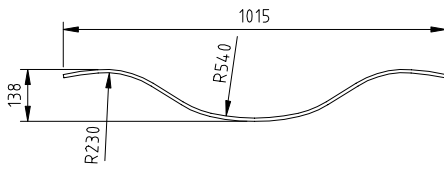

SPECIFICATIONS - BEDHEAD PANEL

VARIABLE THICKNESS:-	9mm
NUMBER OF LAMINATIONS:-	3 x 3mm
ADHESIVE:-	UREA FORMALDEHYDE GRASP CR560.
CURING METHOD:-	RADIO FREQUENCY.
MAXIMUM LENGTH:-	600mm
WIDTHS:-	-
GRADE:-	POLISH