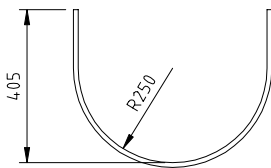

SPECIFICATIONS - TUB BACK

VARIABLE THICKNESS:-	12.8mm
NUMBER OF LAMINATIONS:-	8
ADHESIVE:-	UREA FORMALDEHYDE GRASP CR560.
CURING METHOD:-	RADIO FREQUENCY.
MAXIMUM LENGTH:-	1200mm
WIDTHS:-	-
GRADE:-	POLISH/UPHOLSTERY