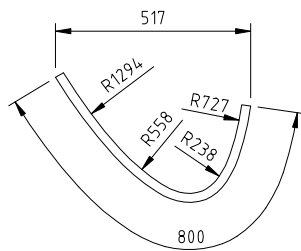

SPECIFICATIONS - DINNING CHAIR ARM

VARIABLE THICKNESS:-	24mm
NUMBER OF LAMINATIONS:-	15
ADHESIVE:-	UREA FORMALDEHYDE GRASP CR560.
CURING METHOD:-	RADIO FREQUENCY.
MAXIMUM LENGTH:-	600mm
WIDTHS:-	-
GRADE:-	POLISH