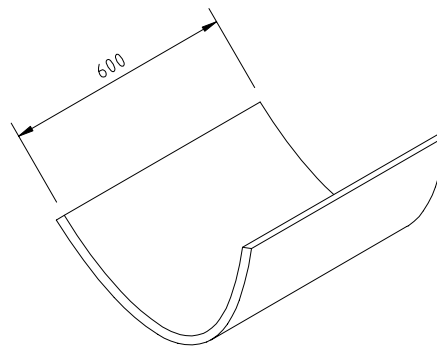

SPECIFICATIONS - DINNING CHAIR ARM

VARIABLE THICKNESS:-	24mm
NUMBER OF LAMINATIONS:-	15
ADHESIVE:-	UREA FORMALDEHYDE GRASP CR560.
CURING METHOD:-	RADIO FREQUENCY.
MAXIMUM LENGTH:-	600mm
WIDTHS:-	-
GRADE:-	POLISH