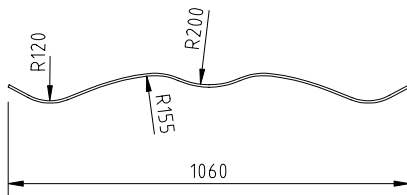

SPECIFICATIONS - BED HEAD PANEL

TOTAL THICKNESS :-	6.4mm
NUMBER OF LAMINATIONS :-	4
ADHESIVE :-	UREA FORMALDEHYDE GRASP CR560.
CURING METHOD:-	RADIO FREQUENCY.
GRADE:-	POLISH