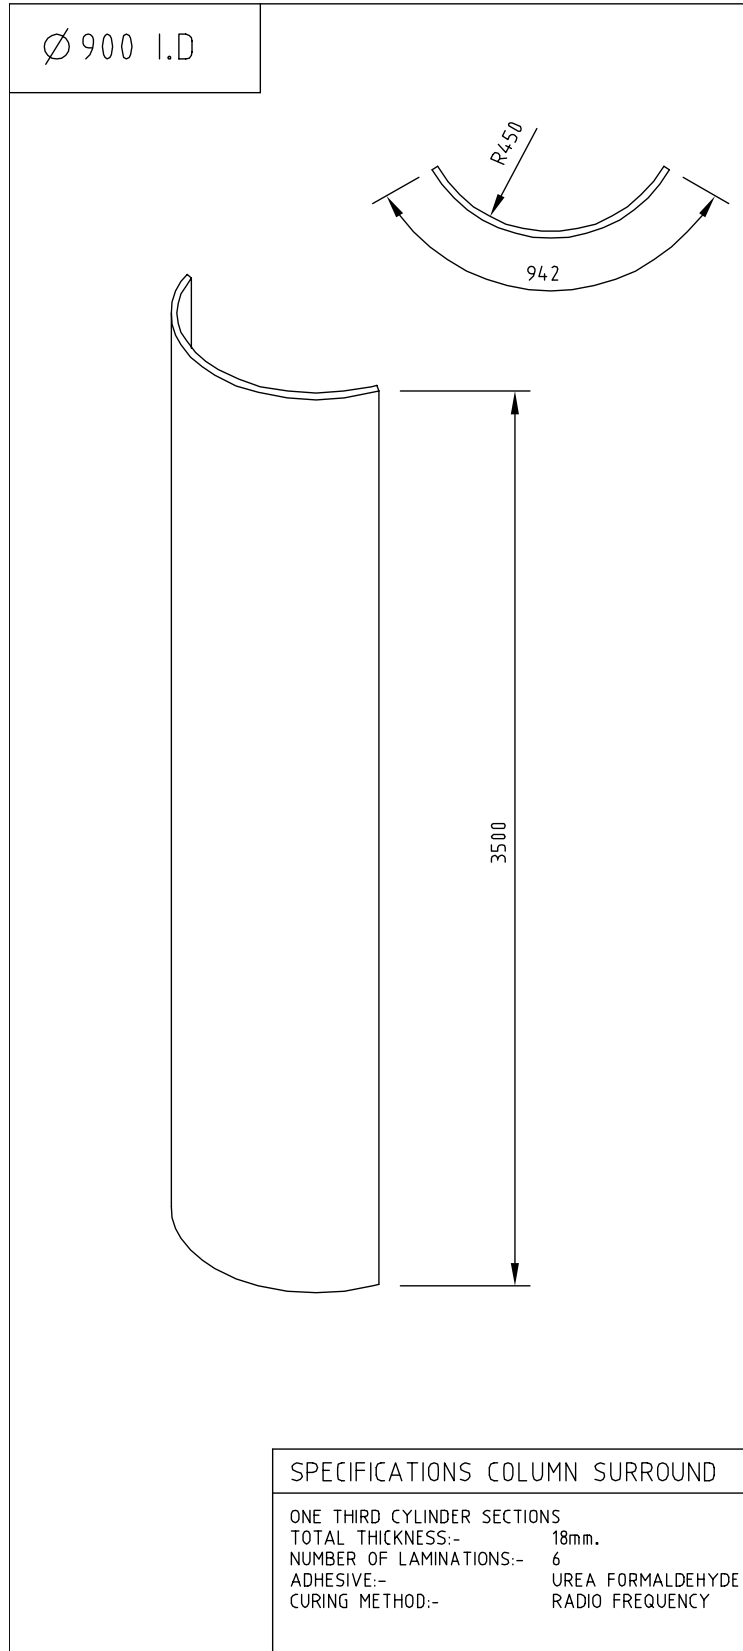

ABN 30 364 773 907

Curved Plywood Specialists

13 -15 Leah Grove,
Carrum Downs VIC, 3201.
Australia.

Tel: 61 3 9775 1663

Fax: 61 3 9775 1994

enq@slorachdesigns.com.au

www.slorachdesigns.com.au

SPECIFICATIONS COLUMN SURROUND

ONE THIRD CYLINDER SECTIONS
TOTAL THICKNESS:- 18mm.
NUMBER OF LAMINATIONS:- 6
ADHESIVE:- UREA FORMALDEHYDE
CURING METHOD:- RADIO FREQUENCY