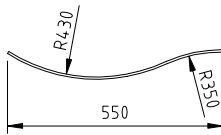

SPECIFICATIONS - BED HEAD PANEL

TOTAL THICKNESS:-	6.2mm
NUMBER OF LAMINATIONS:-	2 x 1.6 S/T 1 x 3 M.D.F
ADHESIVE:-	UREA FORMALDEHYDE GRASP CR560.
CURING METHOD:-	RADIO FREQUENCY.
MAXIMUM LENGTH:-	2000mm
GRADE:-	POLISH