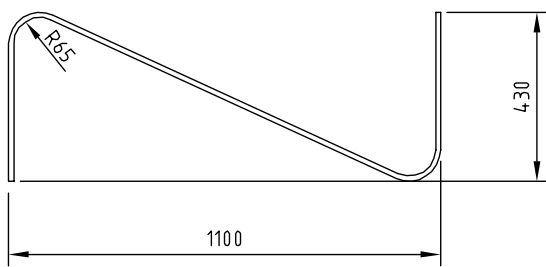

SPECIFICATIONS - COFFEE TABLE

TOTAL THICKNESS:-	15.6mm
NUMBER OF LAMINATIONS:-	9 x 1.6mm + 2 x 0.6mm
ADHESIVE:-	UREA FORMALDEHYDE GRASP CR560.
CURING METHOD:-	RADIO FREQUENCY.
GRADE:-	POLISH