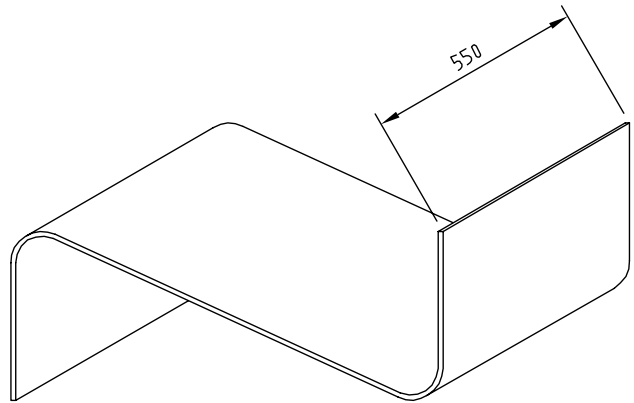

ABN 30 364 773 907

Curved Plywood Specialists

13 -15 Leah Grove,
Carrum Downs VIC, 3201.
Australia.

Tel: 61 3 9775 1663

Fax: 61 3 9775 1994

enq@slorachdesigns.com.au

www.slorachdesigns.com.au

CT-1 EXCLUSIVE

SPECIFICATIONS - COFFEE TABLE

TOTAL THICKNESS:-	15.6mm
NUMBER OF LAMINATIONS:-	9 x 1.6mm + 2 x 0.6mm
ADHESIVE:-	UREA FORMALDEHYDE GRASP CR560.
CURING METHOD:-	RADIO FREQUENCY.
GRADE:-	POLISH