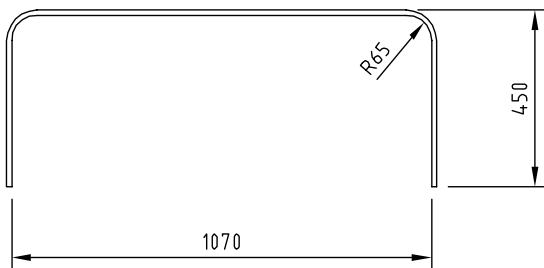

SPECIFICATIONS - COFFEE TABLE

TOTAL THICKNESS:-	16mm
NUMBER OF LAMINATIONS:-	10 x 1.6mm.
ADHESIVE:-	UREA FORMALDEHYDE GRASP CR560.
CURING METHOD:-	RADIO FREQUENCY.
GRADE:-	POLISH