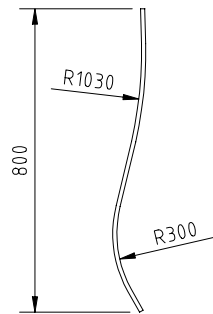

SPECIFICATIONS DINING CHAIR BACK

TOTAL THICKNESS :-	10.8mm
NUMBER OF LAMINATIONS :-	8
ADHESIVE :-	UREA FORMALDEHYDE GRASP CR560.
CURING METHOD:-	RADIO FREQUENCY.
GRADE:-	POLISH