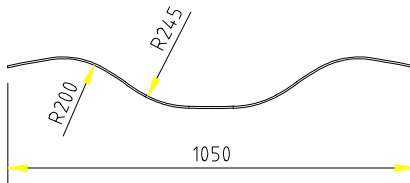

SPECIFICATIONS BED HEAD PANEL

TOTAL THICKNESS :-	4.8mm.
NUMBER OF LAMINATIONS :-	7
ADHESIVE :-	UREA FORMALDEHYDE GRASP CR560.
CURING METHOD:-	RADIO FREQUENCY.
GRADE:-	POLISH.