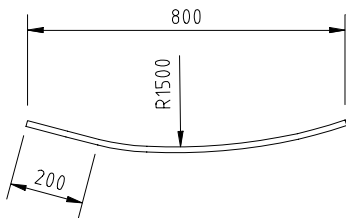

SPECIFICATIONS - CHAIR BACK

VARIABLE THICKNESS:-	15mm
NUMBER OF LAMINATIONS:-	6 x 2.5
ADHESIVE:-	UREA FORMALDEHYDE GRASP CR560.
CURING METHOD:-	RADIO FREQUENCY.
MAXIMUM LENGTH:-	800mm
WIDTHS:-	600mm
GRADE:-	UPHOLSTERY/POLISH