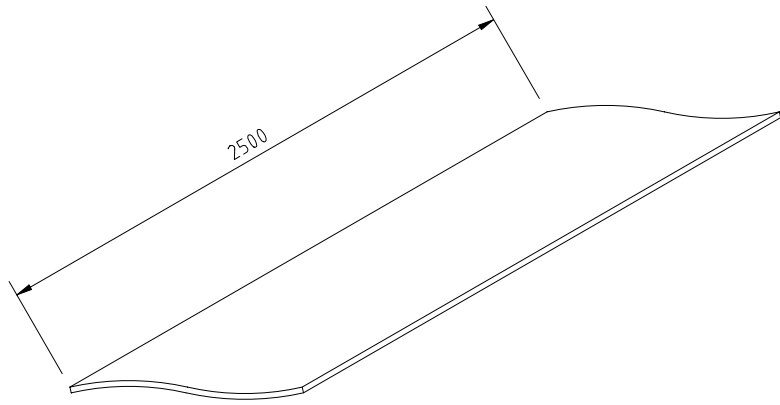

ABN 30 364 773 907

Curved Plywood Specialists

13 -15 Leah Grove,
Carrum Downs VIC, 3201.
Australia.

Tel: 61 3 9775 1663

Fax: 61 3 9775 1994

enq@slorachdesigns.com.au

www.slorachdesigns.com.au

No. 7

SPECIFICATIONS - DINING CHAIR BACK

VARIABLE THICKNESS:-	7.5, 10, 12.5, 15, 17.5mm
NUMBER OF LAMINATIONS:-	VARIABLE
ADHESIVE:-	UREA FORMALDEHYDE GRASP CR560.
CURING METHOD:-	RADIO FREQUENCY.
MAXIMUM LENGTH:-	2500mm
WIDTHS:-	400, 500, 600mm