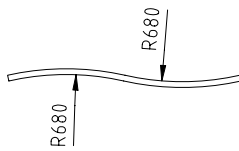

SPECIFICATIONS - DINING CHAIR BACK

VARIABLE THICKNESS:-	7.5, 10, 12.5, 15, 17.5mm
NUMBER OF LAMINATIONS:-	VARIABLE
ADHESIVE:-	UREA FORMALDEHYDE GRASP CR560.
CURING METHOD:-	RADIO FREQUENCY.
MAXIMUM LENGTH:-	2500mm
WIDTHS:-	400, 500, 600mm