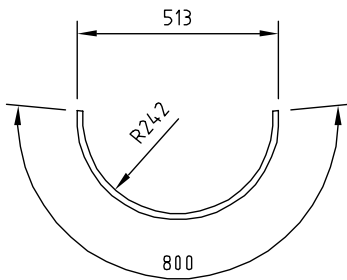

SPECIFICATIONS - CHAIR BACK PANEL

TOTAL THICKNESS:-	15.5mm
NUMBER OF LAMINATIONS:-	VARIABLE
ADHESIVE:-	UREA FORMALDEHYDE GRASP CR560.
CURING METHOD:-	RADIO FREQUENCY.
GRADE:-	POLISH/UPHOLSTERY